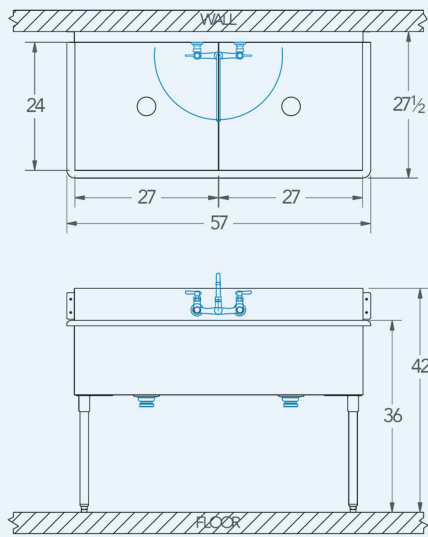

Terrell

Model # TE.274.00

2-Compartment Food Service Sink

Bowl (Lg x Wd x Dp)

27" x 24" x 14"

Drainboard

Left: 0"

Right: 0"

Overall (Lg x Wd x Ht)

57" x 27 1/2" x 42"

Material

16 gauge, stainless steel

Faucet Holes

1-1/8" Dia 8" Centers

Drain

3-1/2" Dia Opening

Included:

Matched Faucet

Basket Drain(s)

Install Kit

Additional Features

- 16 gauge stainless steel
- 14 gauge partition(s)
- 14" deep to sink rim
- Robust retro styling
- Stainless steel legs & feet
- 1-1/2" sanitary rolled-rim
- D 3-1/2" recessed drain opening
- Integrated security flange
- Specification grade hardware included
- 5-year warranty
- Made in Texas